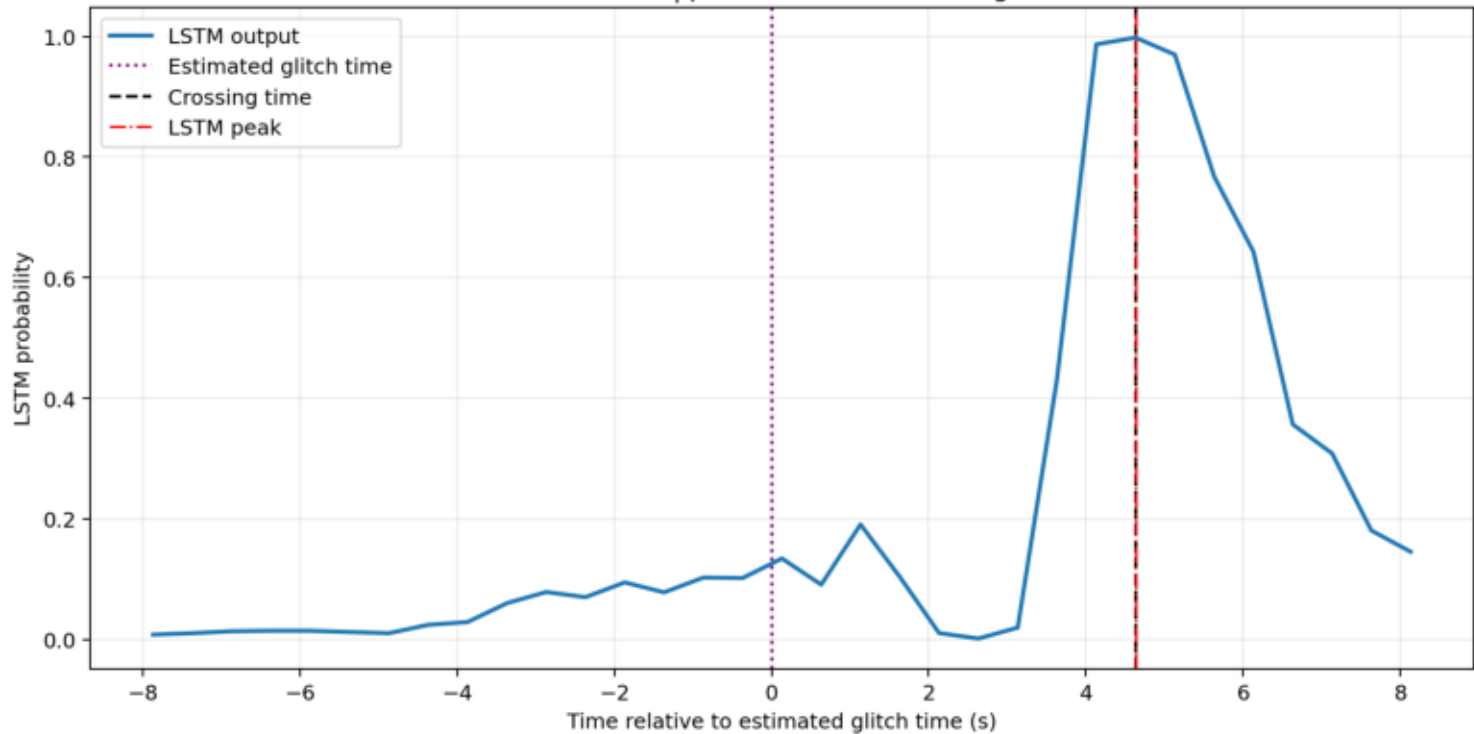

Glitch candidate | GPS=1262997504
cross=2.52 s | peak=2.52 s relative to glitch

Glitch candidate | GPS=1263108096
cross=7.25 s | peak=7.25 s relative to glitch

Glitch candidate | GPS=1263190016
cross=3.59 s | peak=3.59 s relative to glitch

Glitch candidate | GPS=1263345664
cross=3.41 s | peak=3.41 s relative to glitch

Glitch candidate | GPS=1263464448
cross=4.63 s | peak=4.63 s relative to glitch

Glitch candidate | GPS=1263599616
cross=7.23 s | peak=7.23 s relative to glitch

Glitch candidate | GPS=1263738880
cross=3.51 s | peak=3.51 s relative to glitch

Glitch candidate | GPS=1264062464
cross=-0.23 s | peak=-0.23 s relative to glitch

Glitch candidate | GPS=1264181248
cross=-2.76 s | peak=-2.76 s relative to glitch

Glitch candidate | GPS=1264365568
cross=6.17 s | peak=6.67 s relative to glitch

Glitch candidate | GPS=1264422912
cross=-7.12 s | peak=-7.12 s relative to glitch

Glitch candidate | GPS=1264615424
cross=-1.23 s | peak=-1.23 s relative to glitch