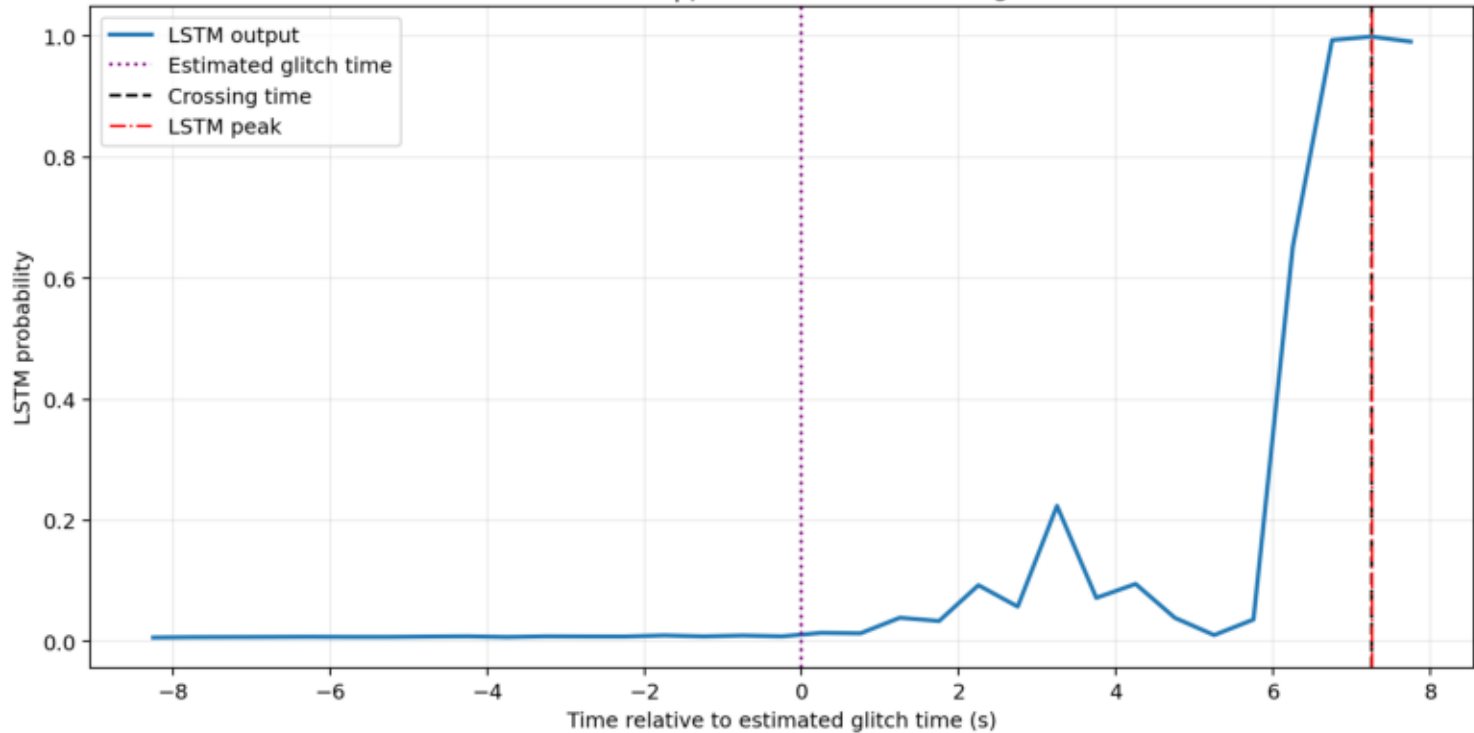

Glitch candidate | GPS=1262575616
cross=3.90 s | peak=5.90 s relative to glitch

Glitch candidate | GPS=1262575616
cross=-6.18 s | peak=-6.18 s relative to glitch

Glitch candidate | GPS=1262792704
cross=-6.79 s | peak=-6.79 s relative to glitch

Glitch candidate | GPS=1262997504
cross=2.52 s | peak=2.52 s relative to glitch

Glitch candidate | GPS=1263108096
cross=7.25 s | peak=7.25 s relative to glitch

Glitch candidate | GPS=1263190016
cross=3.59 s | peak=3.59 s relative to glitch

Glitch candidate | GPS=1263345664
cross=3.41 s | peak=3.41 s relative to glitch

Glitch candidate | GPS=1263464448
cross=4.63 s | peak=4.63 s relative to glitch

Glitch candidate | GPS=1263599616
cross=7.23 s | peak=7.23 s relative to glitch

Glitch candidate | GPS=1263738880
cross=3.51 s | peak=3.51 s relative to glitch

Glitch candidate | GPS=1264062464
cross=-0.23 s | peak=-0.23 s relative to glitch

Glitch candidate | GPS=1264181248
cross=-2.76 s | peak=-2.76 s relative to glitch