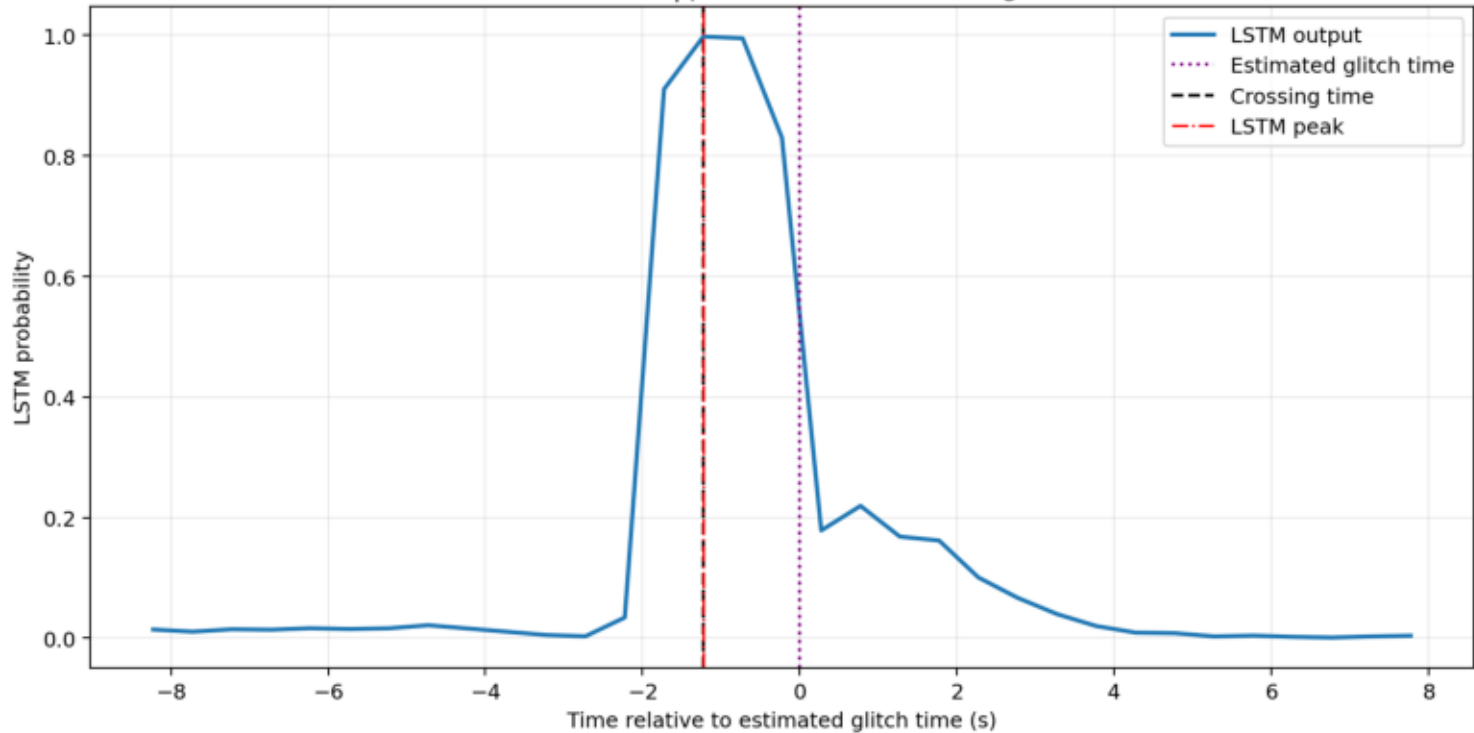

Glitch candidate | GPS=1263345664
cross=3.41 s | peak=3.41 s relative to glitch

Glitch candidate | GPS=1263464448
cross=4.63 s | peak=4.63 s relative to glitch

Glitch candidate | GPS=1263599616
cross=7.23 s | peak=7.23 s relative to glitch

Glitch candidate | GPS=1263738880
cross=3.51 s | peak=3.51 s relative to glitch

Glitch candidate | GPS=1264062464
cross=-0.23 s | peak=-0.23 s relative to glitch

Glitch candidate | GPS=1264181248
cross=-2.76 s | peak=-2.76 s relative to glitch

Glitch candidate | GPS=1264365568
cross=6.17 s | peak=6.67 s relative to glitch

Glitch candidate | GPS=1264422912
cross=-7.12 s | peak=-7.12 s relative to glitch

Glitch candidate | GPS=1264615424
cross=-1.23 s | peak=-1.23 s relative to glitch

Glitch candidate | GPS=1264627712
cross=-2.91 s | peak=-2.91 s relative to glitch