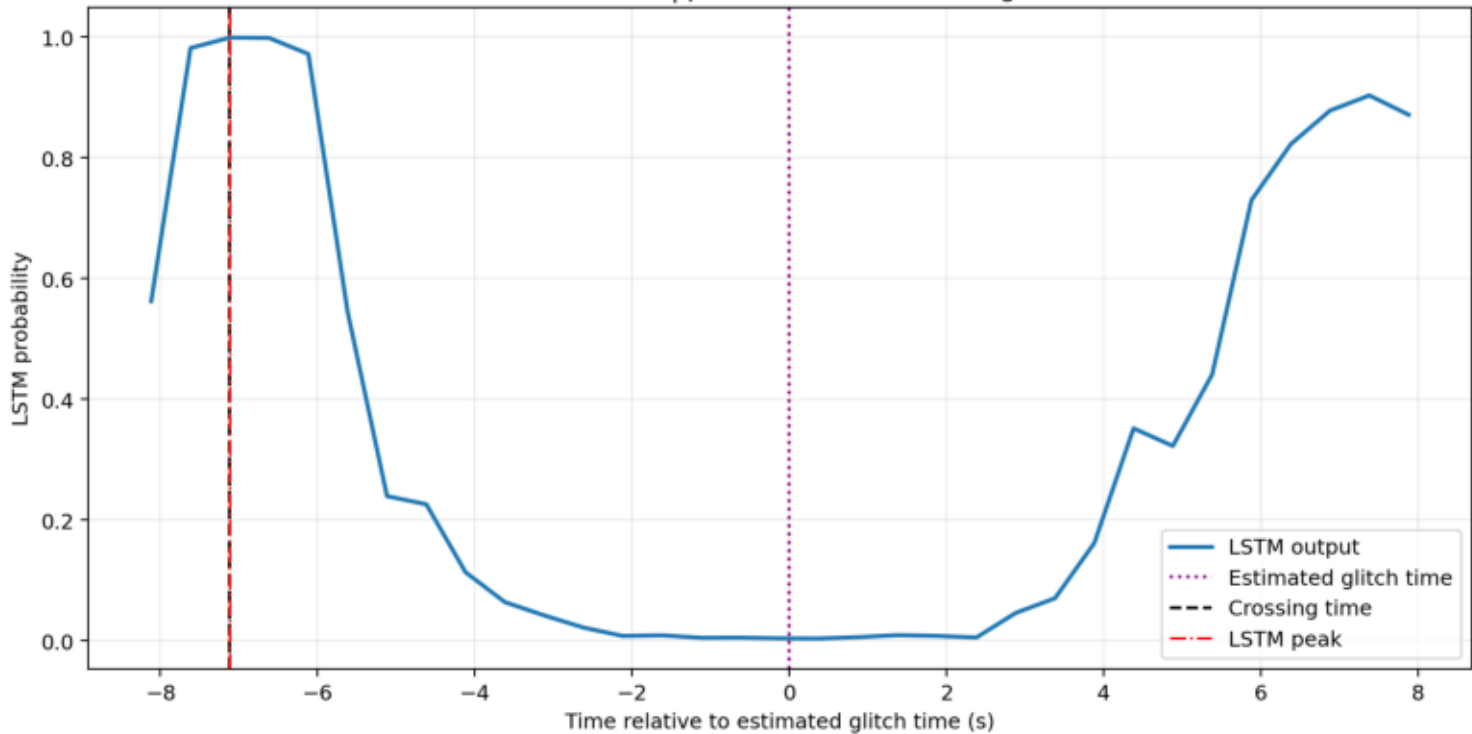

Glitch candidate | GPS=1263345664
cross=3.41 s | peak=3.41 s relative to glitch

Glitch candidate | GPS=1263464448
cross=4.63 s | peak=4.63 s relative to glitch

Glitch candidate | GPS=1263599616
cross=7.23 s | peak=7.23 s relative to glitch

Glitch candidate | GPS=1263738880
cross=3.51 s | peak=3.51 s relative to glitch

Glitch candidate | GPS=1264062464
cross=-0.23 s | peak=-0.23 s relative to glitch

Glitch candidate | GPS=1264181248
cross=-2.76 s | peak=-2.76 s relative to glitch

Glitch candidate | GPS=1264365568
cross=6.17 s | peak=6.67 s relative to glitch

Glitch candidate | GPS=1264422912
cross=-7.12 s | peak=-7.12 s relative to glitch

Glitch candidate | GPS=1264615424
cross=-1.23 s | peak=-1.23 s relative to glitch

Glitch candidate | GPS=1264627712
cross=-2.91 s | peak=-2.91 s relative to glitch