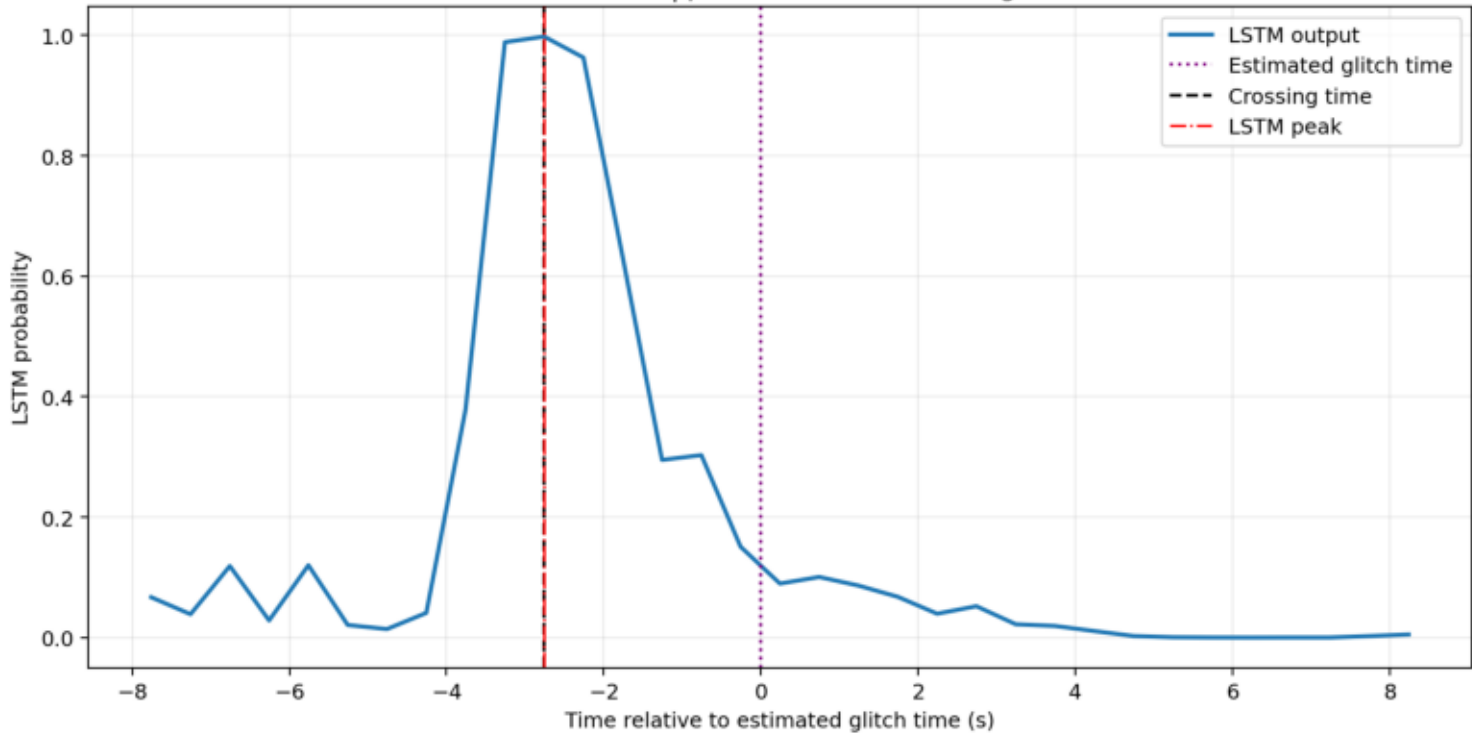

Glitch candidate | GPS=1263345664
cross=3.41 s | peak=3.41 s relative to glitch

Glitch candidate | GPS=1263464448
cross=4.63 s | peak=4.63 s relative to glitch

Glitch candidate | GPS=1263599616
cross=7.23 s | peak=7.23 s relative to glitch

Glitch candidate | GPS=1263738880
cross=3.51 s | peak=3.51 s relative to glitch

Glitch candidate | GPS=1264062464
cross=-0.23 s | peak=-0.23 s relative to glitch

Glitch candidate | GPS=1264181248
cross=-2.76 s | peak=-2.76 s relative to glitch

Glitch candidate | GPS=1264365568
cross=6.17 s | peak=6.67 s relative to glitch

Glitch candidate | GPS=1264422912
cross=-7.12 s | peak=-7.12 s relative to glitch

Glitch candidate | GPS=1264615424
cross=-1.23 s | peak=-1.23 s relative to glitch

Glitch candidate | GPS=1264627712
cross=-2.91 s | peak=-2.91 s relative to glitch