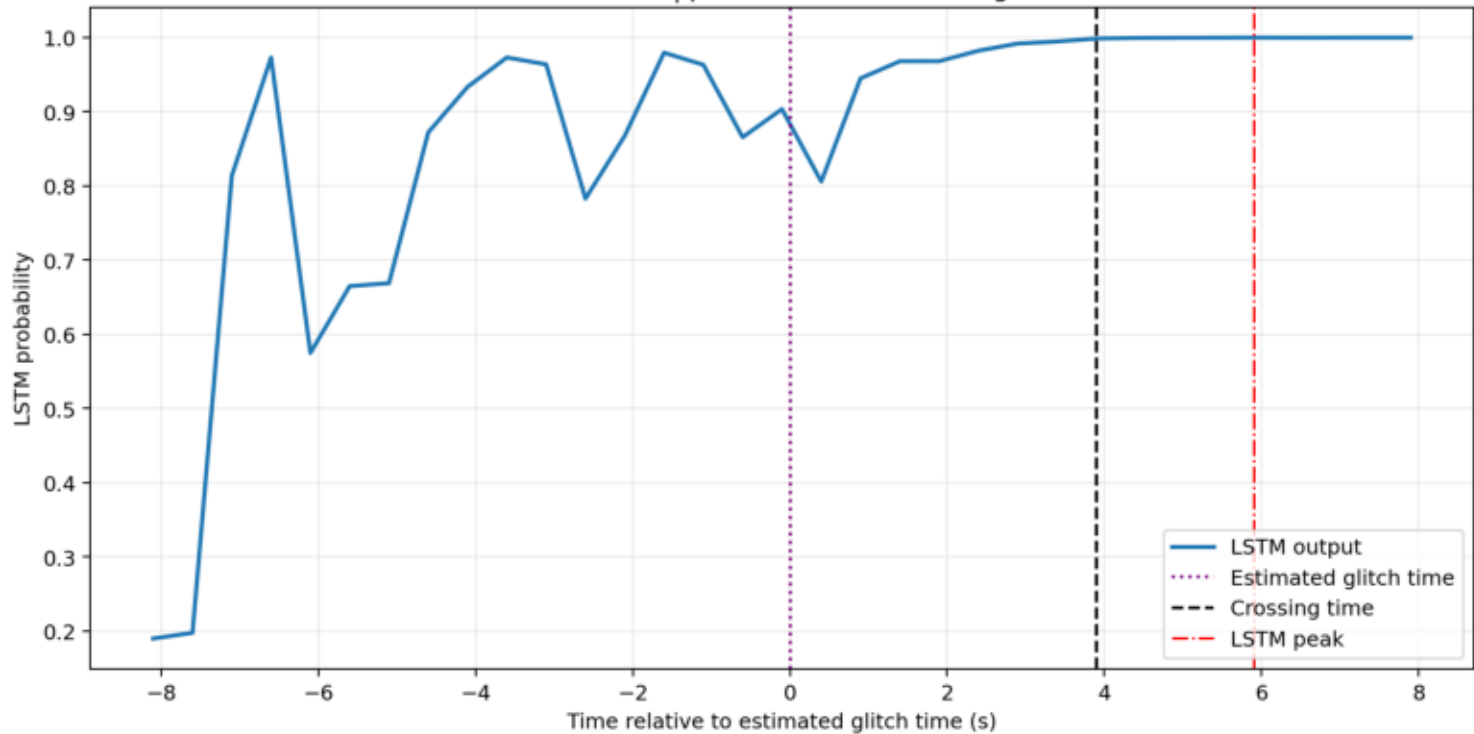

Glitch candidate | GPS=1262575616
cross=2.55 s | peak=2.55 s relative to glitch

Glitch candidate | GPS=1262575616
cross=-4.52 s | peak=-3.02 s relative to glitch

Glitch candidate | GPS=1262575616
cross=-3.52 s | peak=-3.02 s relative to glitch

Glitch candidate | GPS=1262575616
cross=3.90 s | peak=5.90 s relative to glitch

Glitch candidate | GPS=1262575616
cross=-6.18 s | peak=-6.18 s relative to glitch

Glitch candidate | GPS=1262792704
cross=-6.79 s | peak=-6.79 s relative to glitch

Glitch candidate | GPS=1262997504
cross=2.52 s | peak=2.52 s relative to glitch

Glitch candidate | GPS=1263108096
cross=7.25 s | peak=7.25 s relative to glitch

Glitch candidate | GPS=1263190016
cross=3.59 s | peak=3.59 s relative to glitch

Glitch candidate | GPS=1263345664
cross=3.41 s | peak=3.41 s relative to glitch

Glitch candidate | GPS=1263464448
cross=4.63 s | peak=4.63 s relative to glitch

Glitch candidate | GPS=1263599616
cross=7.23 s | peak=7.23 s relative to glitch