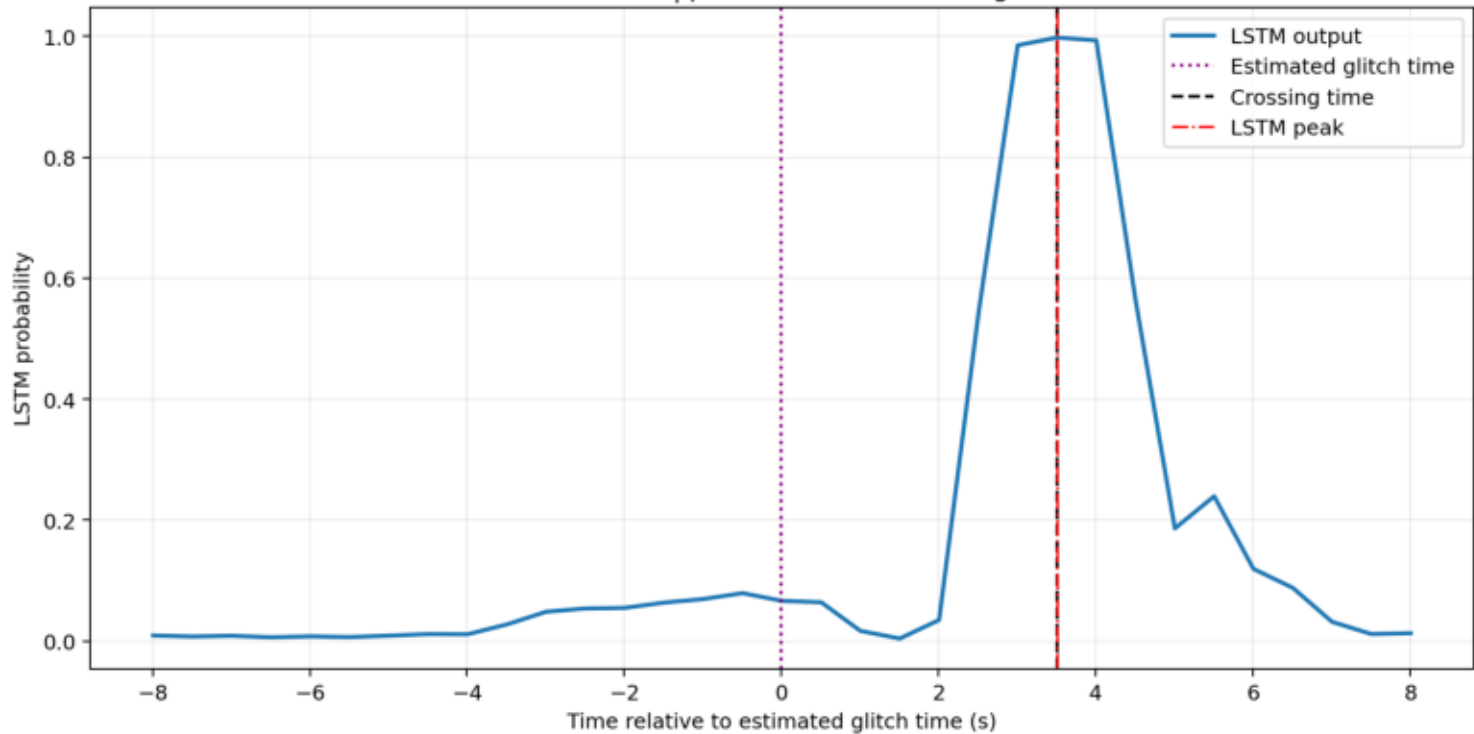

Glitch candidate | GPS=1263345664
cross=3.41 s | peak=3.41 s relative to glitch

Glitch candidate | GPS=1263464448
cross=4.63 s | peak=4.63 s relative to glitch

Glitch candidate | GPS=1263599616
cross=7.23 s | peak=7.23 s relative to glitch

Glitch candidate | GPS=1263738880
cross=3.51 s | peak=3.51 s relative to glitch

Glitch candidate | GPS=1264062464
cross=-0.23 s | peak=-0.23 s relative to glitch

Glitch candidate | GPS=1264181248
cross=-2.76 s | peak=-2.76 s relative to glitch

Glitch candidate | GPS=1264365568
cross=6.17 s | peak=6.67 s relative to glitch

Glitch candidate | GPS=1264422912
cross=-7.12 s | peak=-7.12 s relative to glitch

Glitch candidate | GPS=1264615424
cross=-1.23 s | peak=-1.23 s relative to glitch

Glitch candidate | GPS=1264627712
cross=-2.91 s | peak=-2.91 s relative to glitch