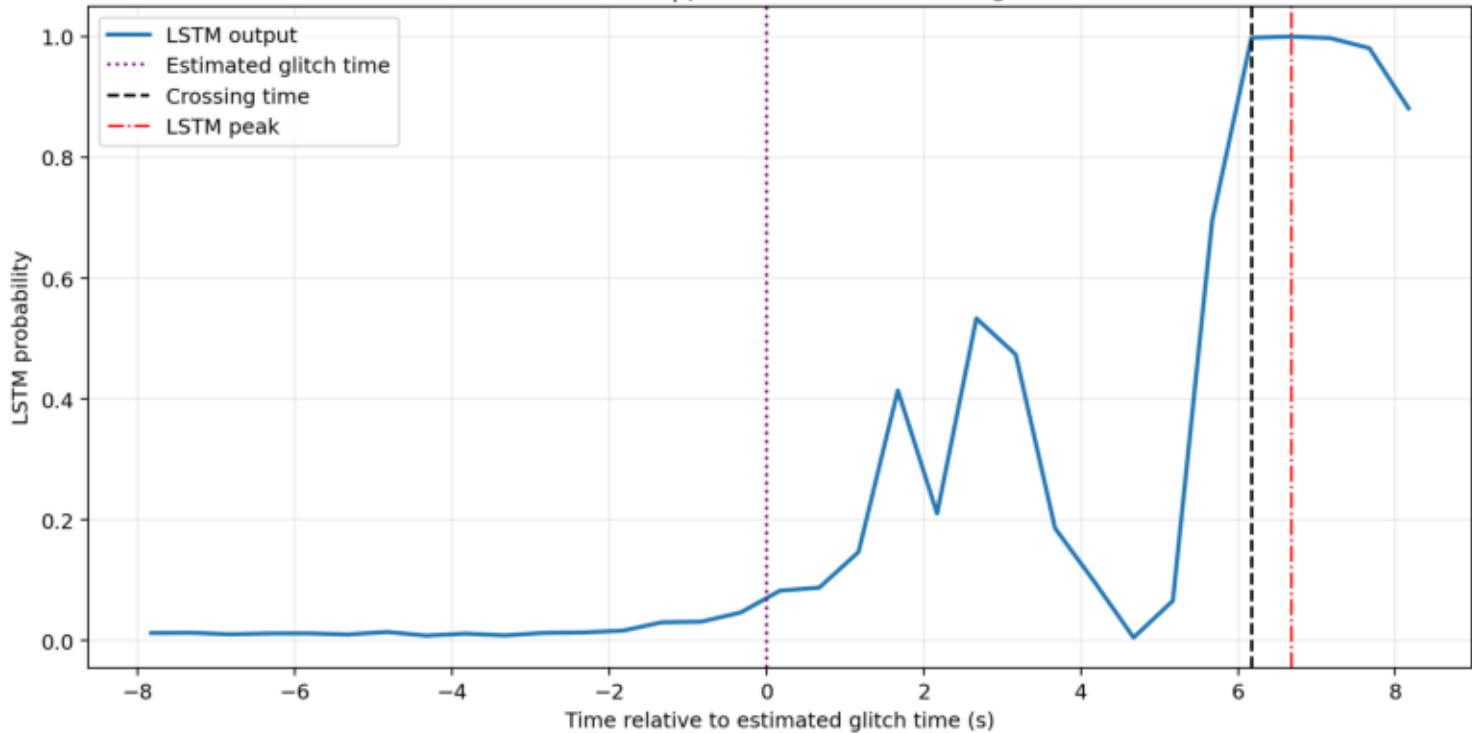

Glitch candidate | GPS=1263345664
cross=3.41 s | peak=3.41 s relative to glitch

Glitch candidate | GPS=1263464448
cross=4.63 s | peak=4.63 s relative to glitch

Glitch candidate | GPS=1263599616
cross=7.23 s | peak=7.23 s relative to glitch

Glitch candidate | GPS=1263738880
cross=3.51 s | peak=3.51 s relative to glitch

Glitch candidate | GPS=1264062464
cross=-0.23 s | peak=-0.23 s relative to glitch

Glitch candidate | GPS=1264181248
cross=-2.76 s | peak=-2.76 s relative to glitch

Glitch candidate | GPS=1264365568
cross=6.17 s | peak=6.67 s relative to glitch

Glitch candidate | GPS=1264422912
cross=-7.12 s | peak=-7.12 s relative to glitch

Glitch candidate | GPS=1264615424
cross=-1.23 s | peak=-1.23 s relative to glitch

Glitch candidate | GPS=1264627712
cross=-2.91 s | peak=-2.91 s relative to glitch