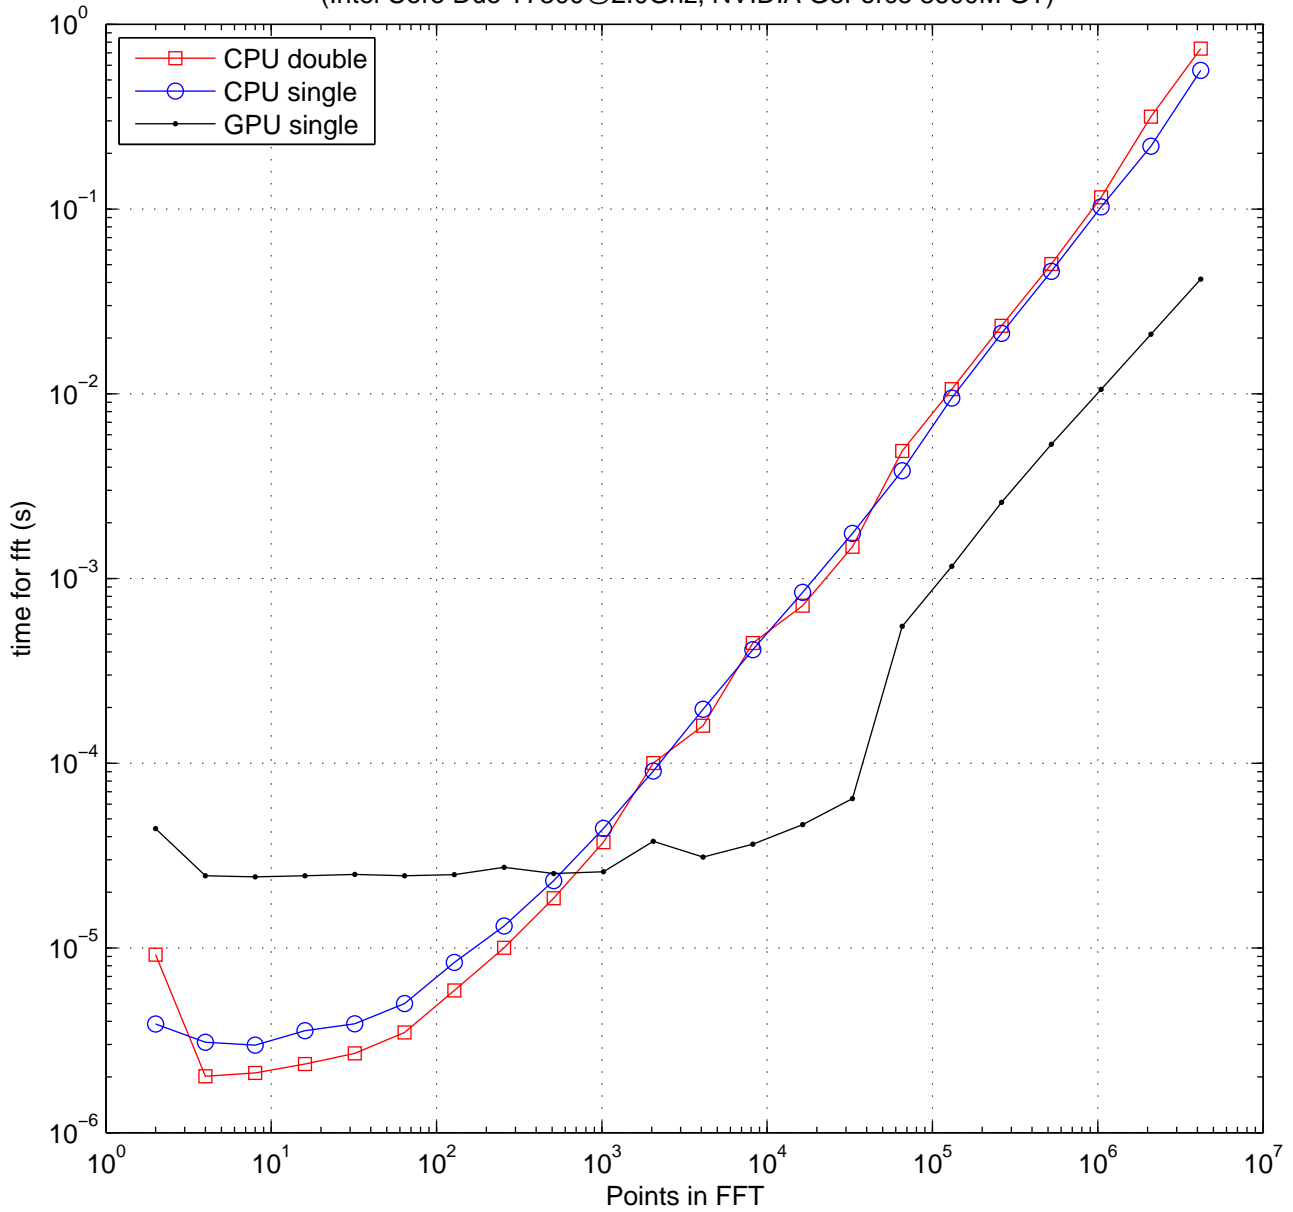

GPU vs. CPU speedup for FFTs of 2^n points
 (Intel Core Duo T7300@2.0Ghz, NVIDIA GeForce 8600M GT)

GPU vs. CPU speedup